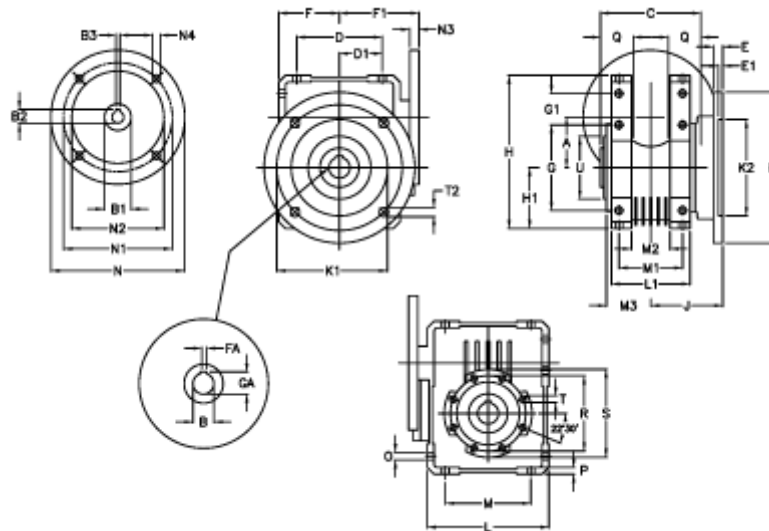

Article number: 392207503053036

Description: Worm Gear with Torque Limiter  
W75 L2-UFC-30-P80B5

## Measures

A = 75.00	E = 12	H = 220.5	M = 126	N4 = 11,5	U = 90
B = 30	E1 = 5	H1 = 87.0	M1 = 82	O = 10.5	
B1 E7 = 19	F = 87	J = 85.0	M2 = 44	P = 9	
B2 = 21.8	F1 = 112	K = 200	M3 = 58.5	Q = 40	
B3 H9 = 6	FA = 8	K1 = 165	N = 200	R = 110	
C = 127	G = 126	K2 = 130	N1 = 165	S = 125	
D = 109.5	G1 = 46.5	L = 174	N2 = 130	T = M8x14	
D1 = 46.5	GA = 33.3	L1 = 104	N3 = 12.0	T2 = 12.5	